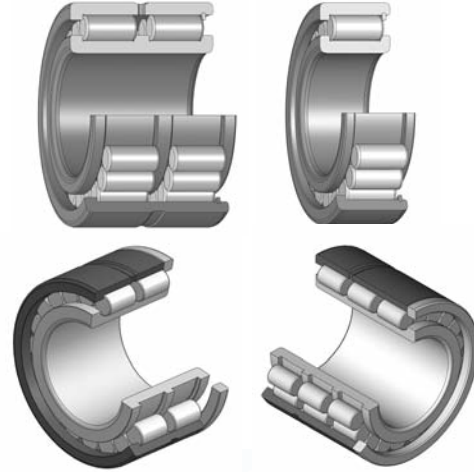

Large Bearings

Large Diameter Cylindrical and Ball Bearings

A full range of large diameter, high quality cylindrical roller and ball bearings in standard and custom designs to 1500 mm (60 in.) O.D.

- World-class lead times
- Flexible manufacturing
- Design and manufacture of special and obsolete bearings
- 50 years of experience supporting global customers
- Target markets: Gear Box, Paper, Steel, Mining and Aggregate

ISO 9001:2000

www.rbcbearings.com
800.390.3300

Large Bearings

Large Diameter Cylindrical and Ball Bearings

HEAVY DUTY ROLLER BEARINGS

Full Complement Bearings

- **Double Row Semi-Locating**
SL 1849 / 1850 Series
NNCF 4900 / 5000 Series
- **Single Row Semi-Locating**
SL 1829 / 1830 / 1822 / 1818 / 1923 Series
NCF 29 / 30 / 22 / 18 / NJG 23 Series
- **Double Row Locating**
SL 0148 / 0149 Series
NNC 48V / 49V Series
- **Double Row Non-Locating**
SL 0248 / 0249 Series
NNCL 48 / 49 Series
- **Three & Four Row with Two Piece or Plain Outer Ring**
SL 119 / 149 Series
SL 129 / 159 Series

Brass Caged Roller Bearings

- **Single Row Roller Bearings with Brass Cage**
N / NF / NP / NU / NJ / NUP / NC Series
- **Double Row Roller Bearings with Brass Cage**
NNU 4900 Series
NNU 4100 Series
- **Four Row Roller Bearings with Brass Cage**

BALL AND ROLLER BEARINGS – Inch Sizes

- XLJ / LJ / MJ / N-Specials / QJL / QJM / XLJT / LJT / MJT / LRJ / LRJA / LLRJ / LLRJTA / LLRJB / LLRJN / MRJ / MRJA / MMRJ / MMRJA + HJM / MMRJB / MMRJN / L Specials / XLRJ / XLRJA / LSN / MSN / RLSN / RMSN / RMSNE / NLJ / NMJ